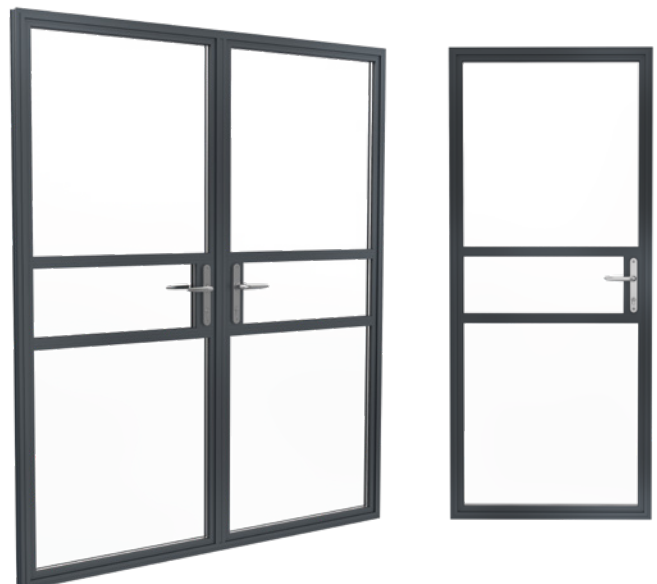

Certified
KM 530838

Certified
BS 4873:2016

Certified
PAS 24: 2016

Certified
BS 6375

U Value
1.5W/m²K

Air
600Pa

Water
450Pa

Wind
Class 2400

Sash Max Width
900mm*

Sash Max Height
2100mm*

*Refer to fabricators manual for correct hardware & size range to PAS24

Alitherm Heritage

Flexible and versatile, our Alitherm Heritage doors provide the perfect complement to the window system.

Available in single and double formats, as well as a new French door option, Alitherm Heritage doors feature the slim profiles and sight lines that are associated with traditional steel products. Also suitable for use as an internal screening system, the timeless elegance of Alitherm Heritage doors is accompanied by outstanding thermal performance.