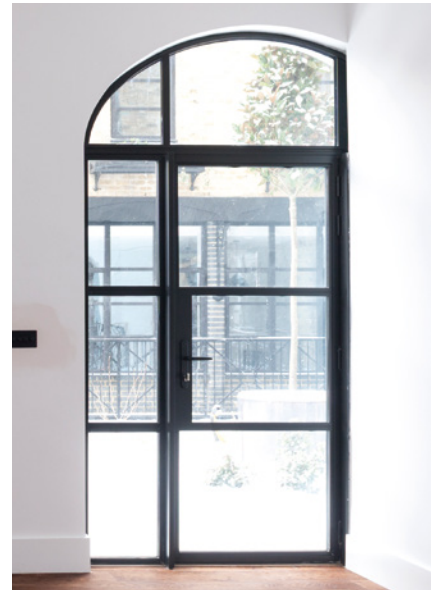

Sash Max Height
2100mm*

*Refer to fabricators manual for correct hardware & size range to PAS24

Alitherm Heritage

Flexible and versatile, our Alitherm Heritage doors provide the perfect complement to the window system.