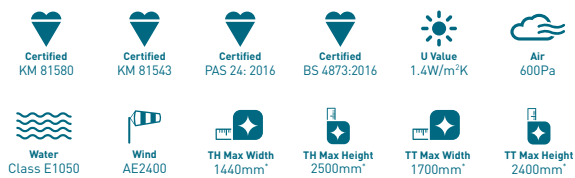

Our products: EcoFutural

Our outstanding, high-performance window and door range is brought together under the EcoFutural name, offering a wide choice of options for the ultimate in thermal performance and weather protection.

Offering choices including tilt & turn, pivot, and fixed and open-out casement windows, as well as single and double doors, the EcoFutural system features our proven chambered polyamide thermal break that creates a barrier between the cold air outside and the warm air inside. This technology significantly reduces thermal transmittance and enhances the overall U-values of every EcoFutural window and door.

EcoFutural is available in a choice of standard and non-standard colours, with single and dual colour options including our own Naturals, Sensations, Alchemy and Cotswold colour ranges.

*Refer to fabrication manual for correct hardware & size range to PAS24