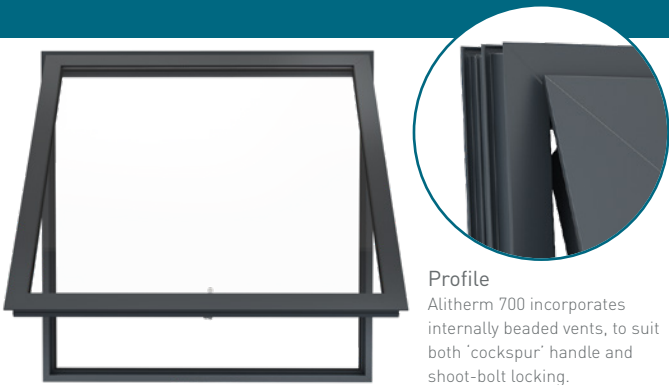

Certified
KM 81580

Certified
KM 81543

Certified
PAS 24:2016

Certified
BS 4873:2016

U Value
1.6W/m²K

Air
600Pa

Water
600Pa

Wind
2400Pa

TH Max Width
2000mm*

TH Max Height
2500mm*

SH Max Width
840mm*

SH Max Height
1500mm*

PL Max Width
2000mm*

PL Max Height
3000mm*

RV Max Width
1500mm*

RV Max Height
1558mm*

*Refer to fabrication manual for correct hardware & size range to PAS24

Alitherm 700

Alitherm 700 is an innovative solution for enhanced natural ventilation, allowing for a balanced, effective airflow whilst maintaining security and safety. The system includes side and top hung casements, parallel opening, as well as a top-swing, reversible option.

- British Standard Kitemark KM81580
- British Standard Kitemark KM81543
- PAS 24:2016
- BS 4873:2016
- Typical U Value 1.6 W/m²K (using 1.0 W/m²K centre pane)
- U Value 1.0 W/m²K (for the reversible using 0.3 W/m²K centre pane)

Parallel Casement
Enabling air to flow through all four sides of the opening, our parallel opening windows are a safe and secure option for natural ventilation.