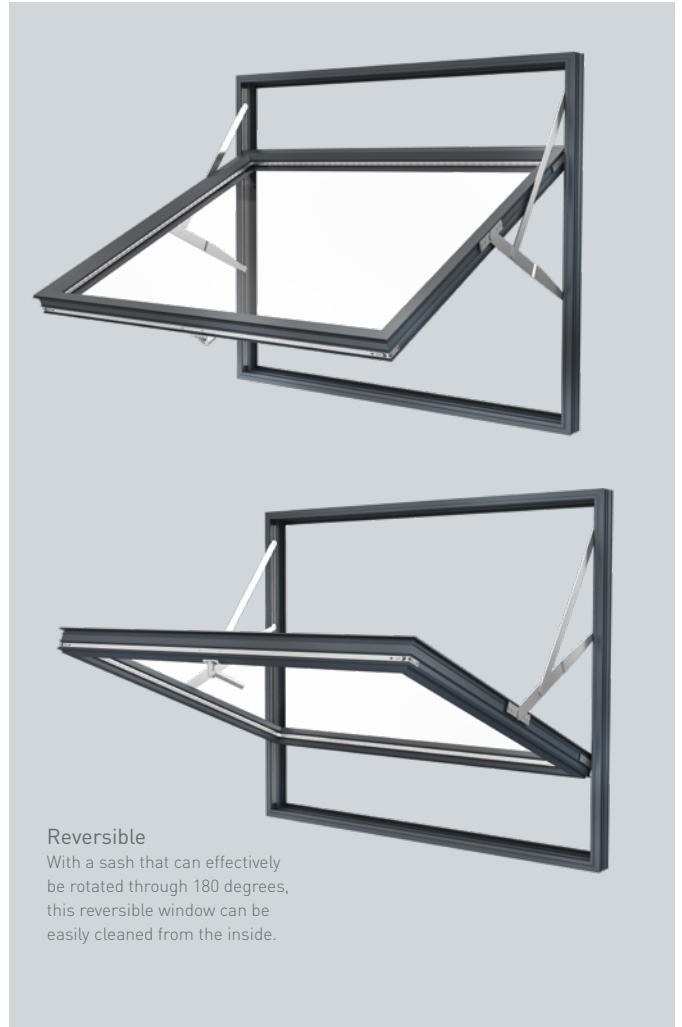

Certified
KM 81580

Certified
KM 81543

Certified
PAS 24:2016

Certified
BS 4873:2016

U Value
1.6W/m²K

Air
600Pa

Water
600Pa

Wind
2400Pa

TH Max Width
2000mm*

TH Max Height
2500mm*

SH Max Width
840mm*

SH Max Height
1500mm*

PL Max Width
2000mm*

PL Max Height
3000mm*

RV Max Width
1500mm*

RV Max Height
1558mm*

*Refer to fabrication manual for correct hardware & size range to PAS24

Alitherm 700

Alitherm 700 is an innovative solution for enhanced natural ventilation, allowing for a balanced, effective airflow whilst maintaining security and safety. The system includes side and top hung casements, parallel opening, as well as a top-swing, reversible option.

- British Standard Kitemark KM81580
- British Standard Kitemark KM81543
- PAS 24:2016
- BS 4873:2016
- Typical U Value 1.6 W/m²K (using 1.0 W/m²K centre pane)
- U Value 1.0 W/m²K (for the reversible using 0.3 W/m²K centre pane)

Parallel Casement
Enabling air to flow through all four sides of the opening, our parallel opening windows are a safe and secure option for natural ventilation.